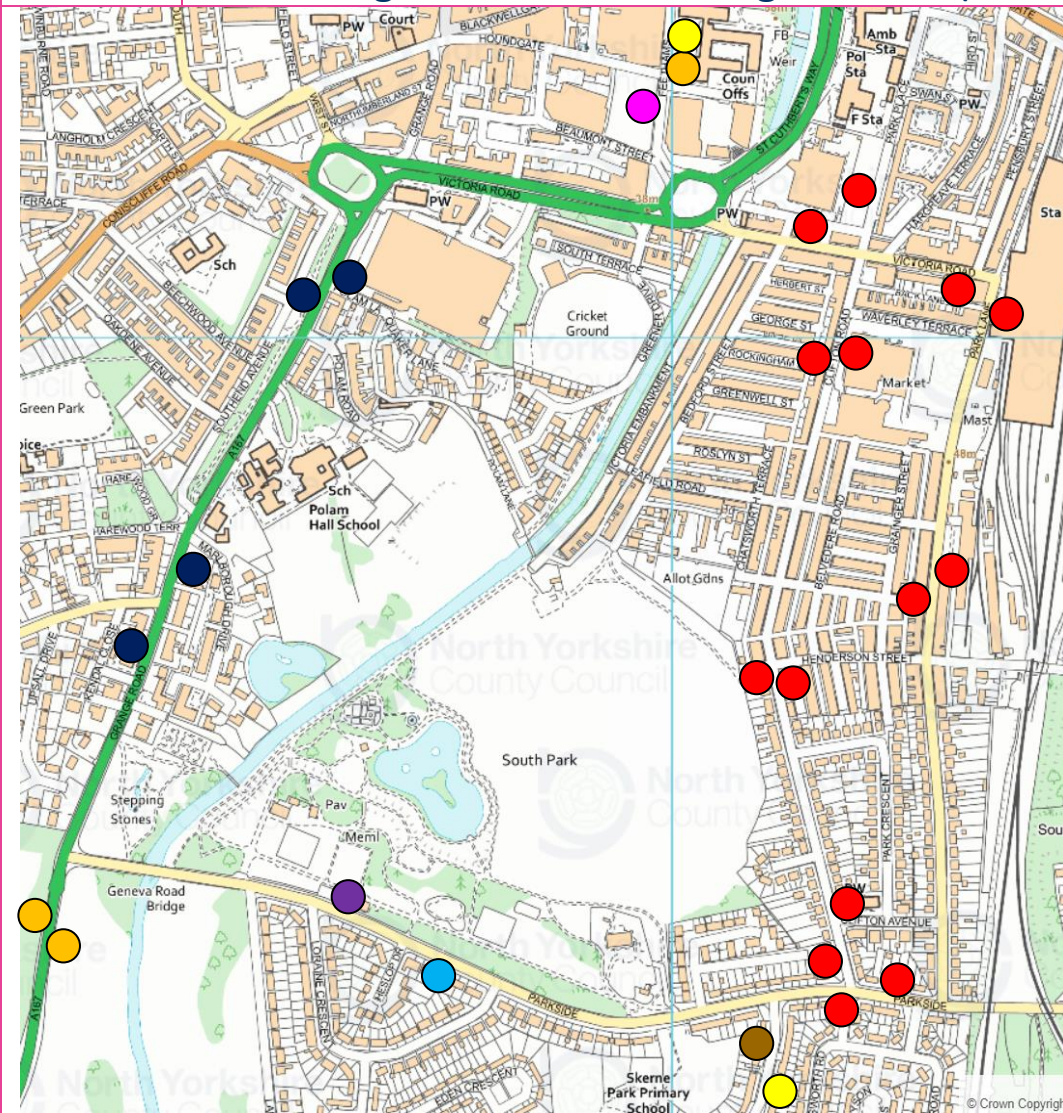

What	Temporary Suspension of Bus Stops
Where	Darlington: Clifton Road, Park Lane, Park Place, Parkside and Victoria Road
When	Friday 23 July – Monday 26 July 2021
Why	Victoria Road/Park Place/Clifton Road junction closed for traffic signal installation and carriageway resurfacing works
Other Options (see plan)	<ul style="list-style-type: none"> • Feethams: Town Hall Stops M (831, X26/X27) and T (3/3A) • Grange Road: All stops (only 831, X26/X27 at South Park) • Parkside: Loraine Crescent (3/3A) • Coleridge Gardens: Coleridge Centre (3/3A)

- Bus stops out of use
- Bus stops omitted by 831 & X26/X27

Alternative bus stops:

- All services
- 3/3A to Skerne Park
- 3/3A to town centre
- 831 and X26/X27
- 831 only (to Teesside)

Note: Services 3/3A from Skerne Park stop as normal in town centre