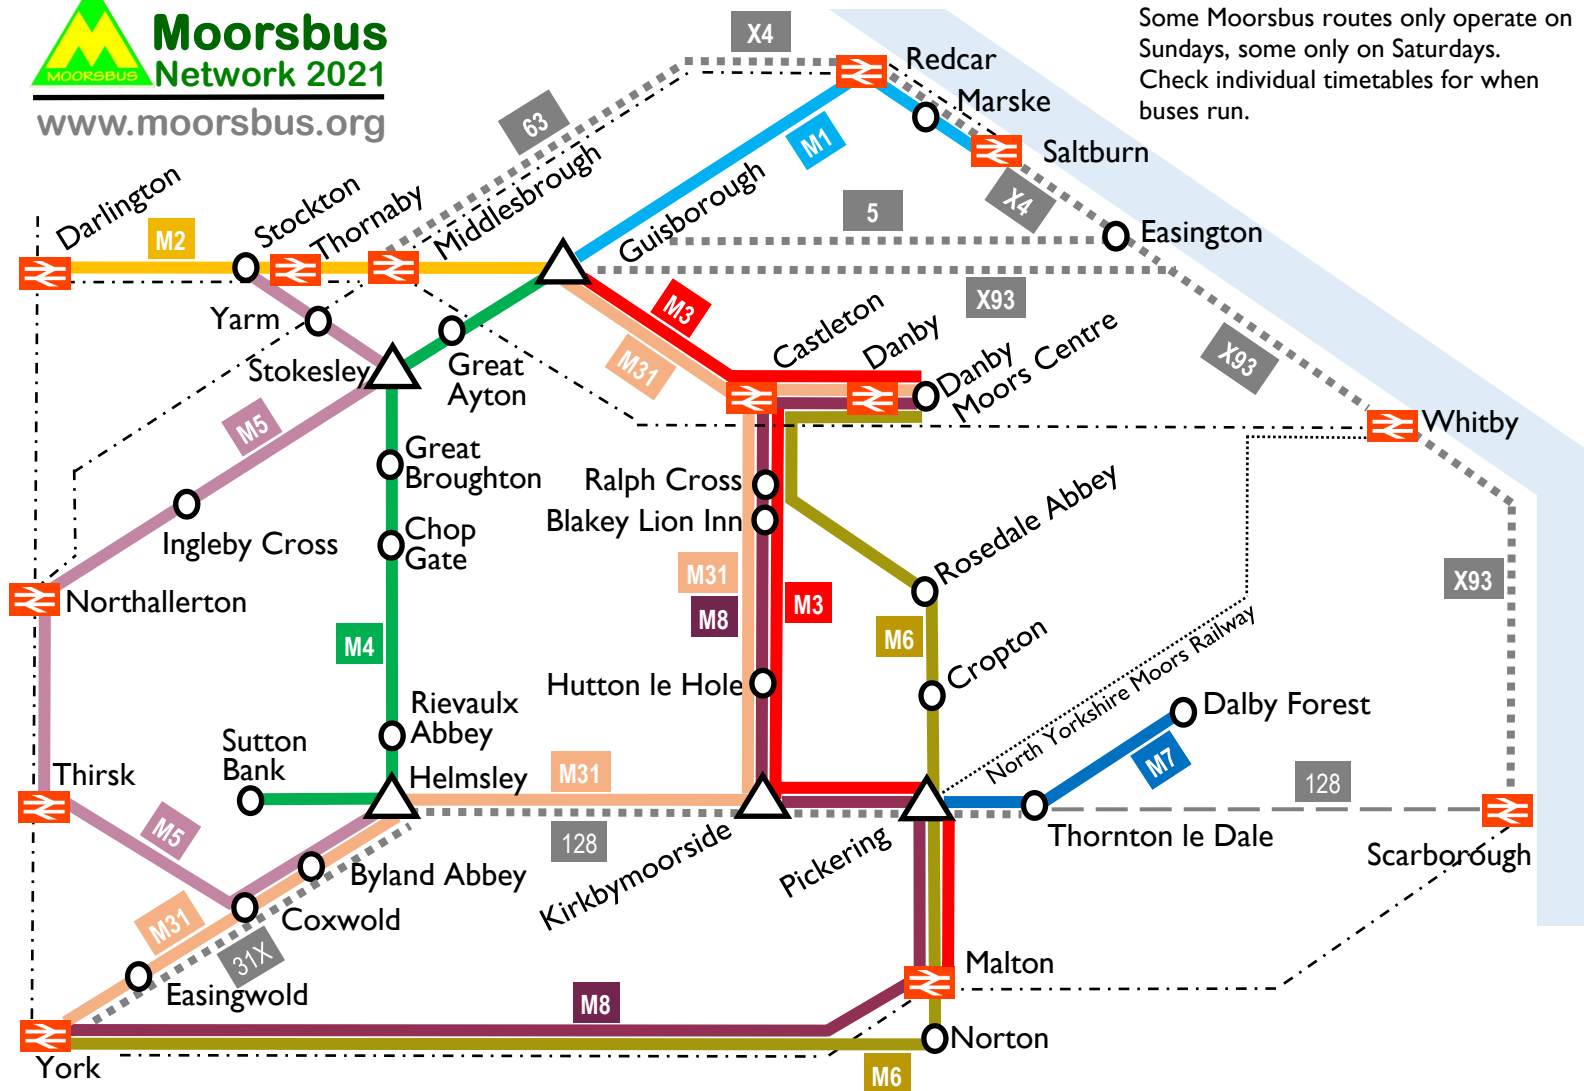

Some Moorsbus routes only operate on Sundays, some only on Saturdays. Check individual timetables for when buses run.

- Moorsbus services M1 - M31
- Other services which issue and accept Moors Rover tickets
- Moorsbus interchange
- Rail services Rail station on Moorsbus route

Our buses use normal bus stops in towns and villages. In the countryside they pick up and set down wherever safe. Just give the driver a clear signal.

Moorsbus is a network of local bus services designed and operated by the not-for-profit Moorsbus Community Interest Company, run entirely by volunteers.