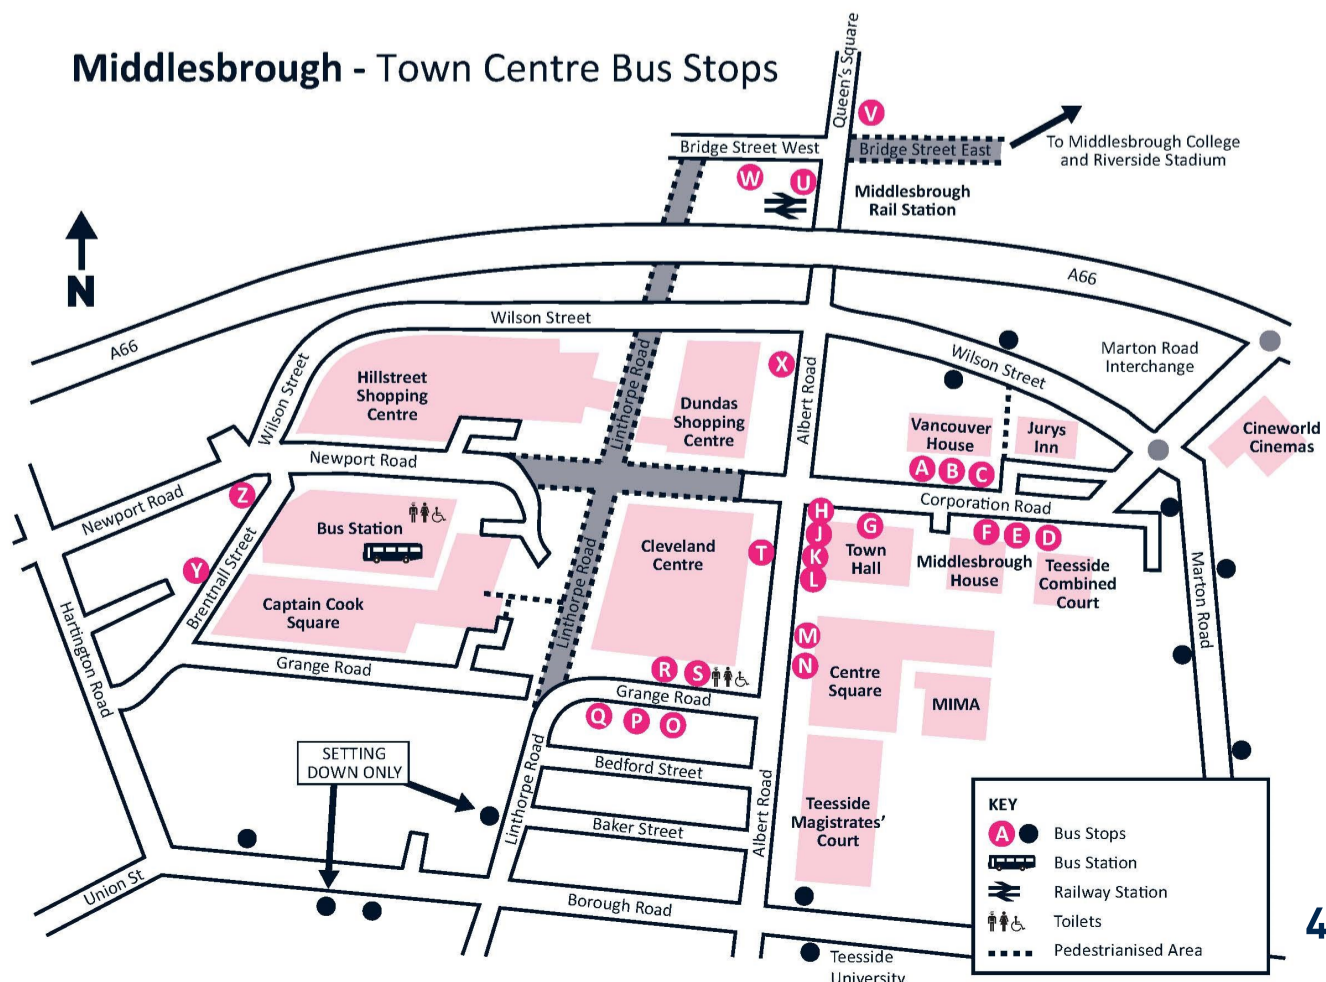

Middlesbrough - Town Centre Bus Stops

Effective from
4 December 2021