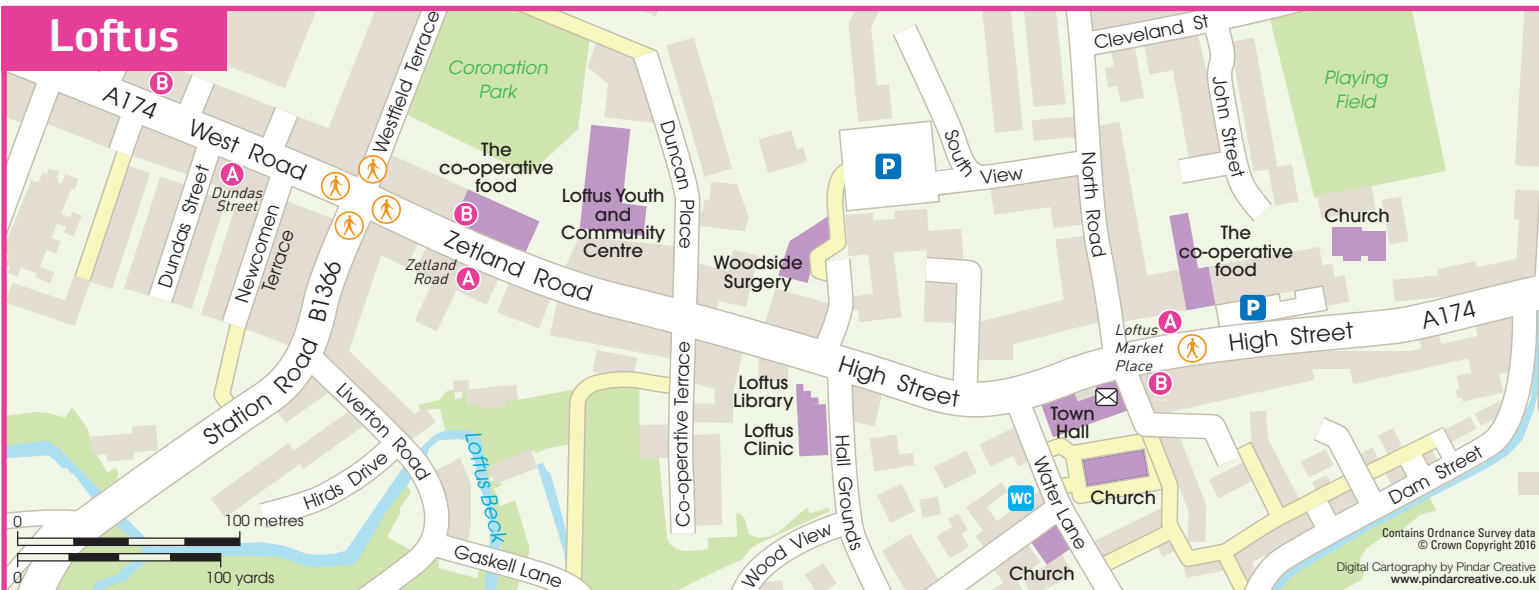

Loftus

Loftus Town Centre Bus Stands

Service number	Key destinations	Stand(s)		
		Dundas Street	Zetland Road	Market Place
5	Liverton Mines	B	A	B
	Loftus Market Place, East Loftus, Easington	B	B	A
	Skinningrove, Carlin How, Brotton, Skelton, Guisborough, Ormesby, Middlesbrough	A	A	B
708♦	Liverton Mines	B	–	–
	Skinningrove, Carlin How, Brotton, Skelton, Saltburn, (Marske, Redcar, Coatham)	A	–	–
752♦	Loftus Market Place, East Loftus, Easington	–	B	A
	Westfield, Skinningrove, Carlin How, Brotton, East Cleveland Primary Care Hospital, ASDA	–	A	B
X4	Carlin How, Brotton, Saltburn, Marske, Redcar, Coatham, Middlesbrough	A	–	B
	Loftus Market Place, East Loftus, Easington, Staithes, Hinderwell, Runswick Bay, Sandsend, Whitby	B	–	A
X5♦	Carlin How, Brotton, Skelton, Middlesbrough	A	A	B
	Loftus Market Place, East Loftus, Easington	B	B	A

Note: ♦ Bus service that does not operate Mon-Sat daytime or operates less than every 2 hours