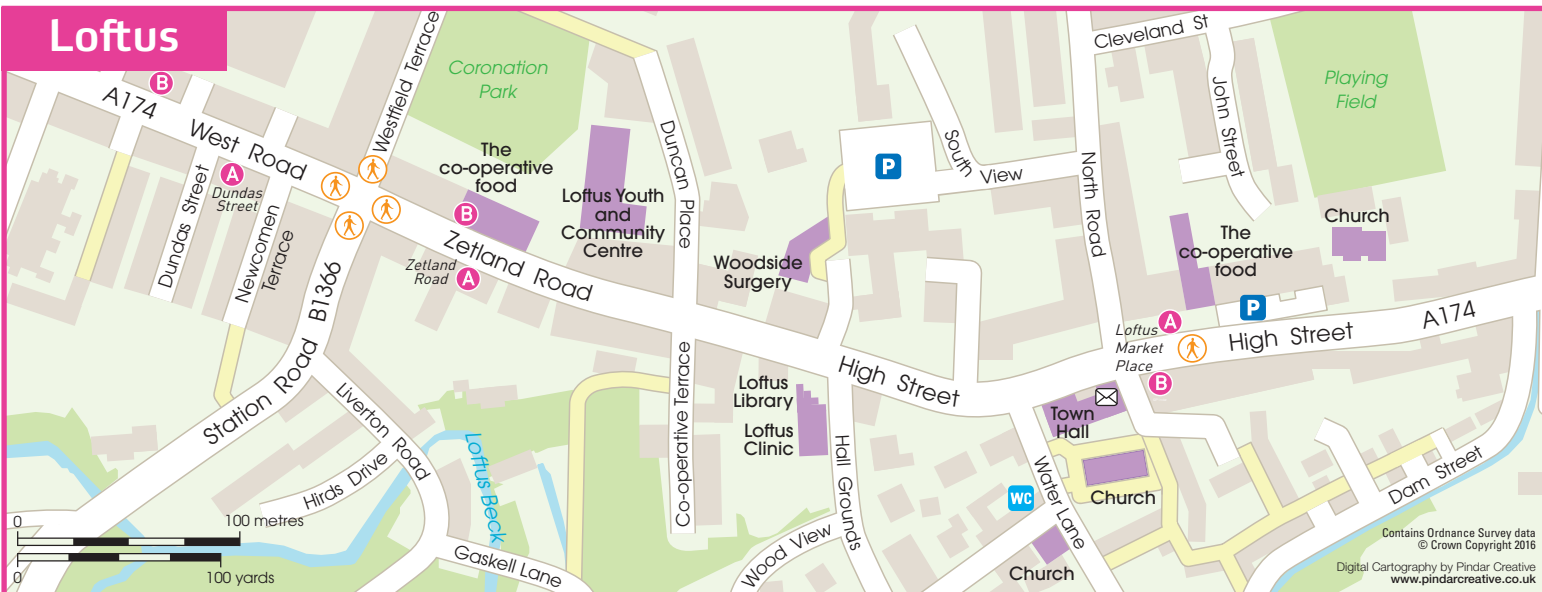

Loftus

Loftus Town Centre Bus Stands

Service number	Key destinations	Stand(s)		
		Dundas Street	Zetland Road	Market Place
5	Liverton Mines	B	A	B
	Loftus Market Place, East Loftus, Easington	B	B	A
	Skinningrove, Carlin How, Brotton, Skelton, Guisborough, Ormesby, Middlesbrough	A	A	B
708♦	Liverton Mines	B	–	–
	Skinningrove, Carlin How, Brotton, Skelton, Saltburn	A	–	–
752♦	Loftus Market Place, East Loftus, Easington	–	B	A
	Westfield, Skinningrove, Carlin How, Brotton, East Cleveland Primary Care Hospital, ASDA	–	A	B
X4	Carlin How, Brotton, Saltburn, Marske, Redcar, Middlesbrough	A	–	B
	Loftus Market Place, East Loftus, Easington, Staithes, Hinderwell, Runswick Bay, Sandsend, Whitby	B	–	A

Note: ♦ Bus service that does not operate Mon-Sat daytime or operates less than every 2 hours