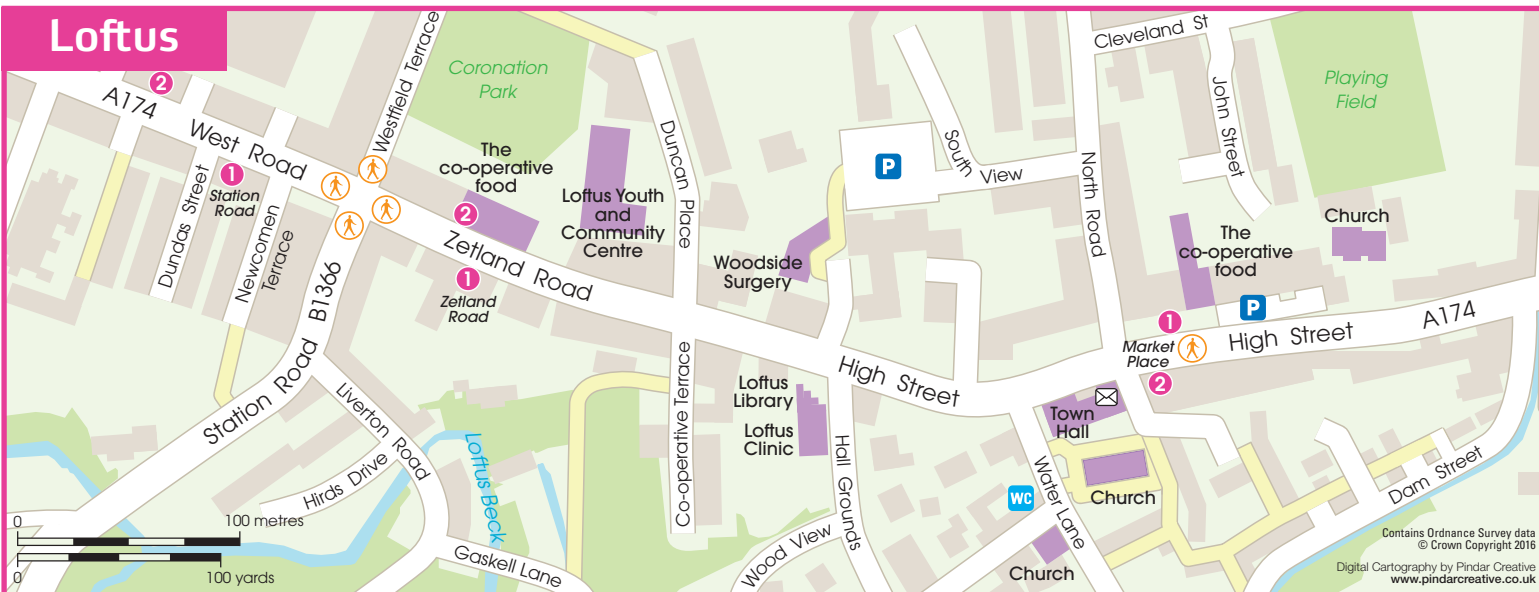

Loftus

Loftus Town Centre Bus Stands

Service number	Key destinations	Stand(s)		
		Station Road	Zetland Road	Market Place
5	Liverton Mines	2	1	2
	Loftus Market Place, East Loftus, Easington	2	2	1
	Skinningrove, Carlin How, Brotton, Skelton, Guisborough, Ormesby, Middlesbrough	1	1	2
708♦	Liverton Mines	2	-	-
	Skinningrove, Carlin How, Brotton, Skelton, Saltburn	1	-	-
752♦	Loftus Market Place, East Loftus, Easington	-	2	1
	Westfield, Skinningrove, Carlin How, Brotton, East Cleveland Primary Care Hospital, ASDA	-	1	2
X4	Carlin How, Brotton, Saltburn, Marske, Redcar, Middlesbrough	1	-	2
	Loftus Market Place, East Loftus, Easington, Staithes, Hinderwell, Runswick Bay, Sandsend, Whitby	2	-	1

Note: ♦ Bus service that does not operate Mon-Sat daytime or operates less than every 2 hours