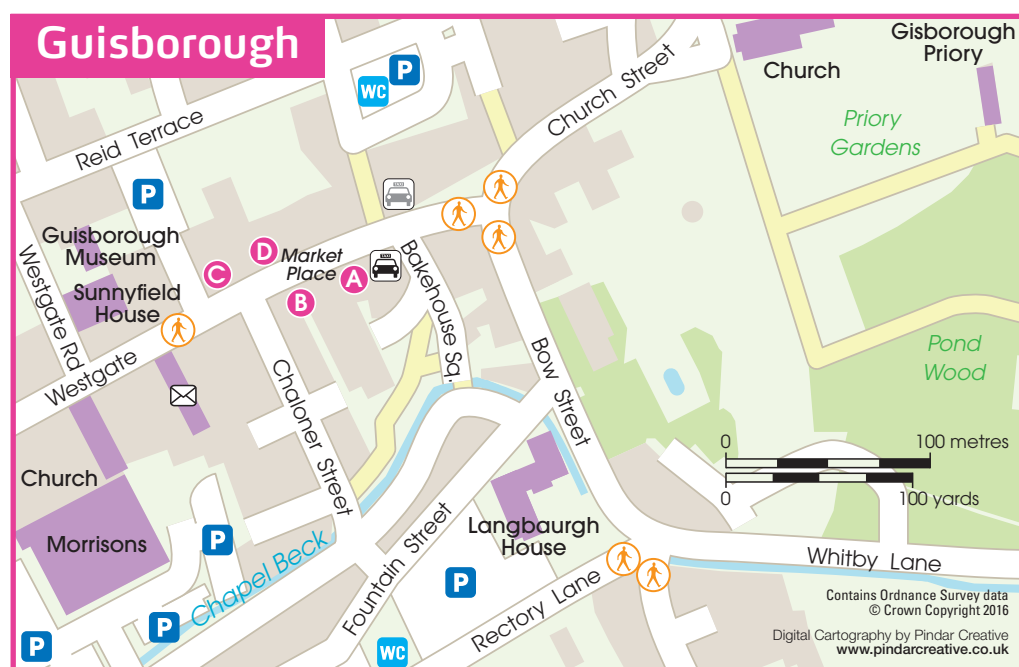

Guisborough

Guisborough Market Place Bus Stands

Service number	Key destinations	Stand
5	Galley Hill, Ormesby, Middlesbrough	B
	Skelton, Brotton, Skinningrove, Loftus, Liverton Mines, Easington	D
5A	Galley Hill, Ormesby, Middlesbrough	B
	Skelton	D
28	Hunter's Hill ♦, Hutton Gate, Galley Hill, Nunthorpe, Marton, The James Cook University Hospital, Longlands, Middlesbrough	A
	Lingdale	C
81	Hunter's Hill, Hutton Gate, Pine Hills, Great Ayton, Stokesley	A
	Redcar, Marske	D
81A ♦	Hutton Gate, Galley Hill, Pine Hills	A
	Redcar, Marske, Saltburn, Skelton, Lingdale	D
707 ♦	Galley Hill, Hutton Gate	A
	Lingdale, Skelton	C
	Redcar	A
758 ♦	Lingdale, Moorsholm	A
773	Wilton Lane, Woodhouse Road	A
778	Hunter's Hill	A
DR18 ♦	Westerdale, Castleton, Danby, Lealholm, Glaisdale	C
M1 ♦	Redcar, Marske, Saltburn	D
M2 ♦	Ormesby, Middlesbrough, Stockton, Darlington	B
M3 ♦	Castleton, Danby, Hutton-le-Hole, Kirkbymoorside, Pickering, Thornton-le-Dale	C
M4 ♦	Galley Hill, Great Ayton, Stokesley, Great Broughton, Chop Gate, Rievaulx, Helmsley, Sutton Bank	A
X93	Moorsholm ♦, Aislaby, Whitby, Hawsker, Robin Hood's Bay, Cloughton, Burniston, Scalby, Scarborough	C
	Ormesby, Middlesbrough	B