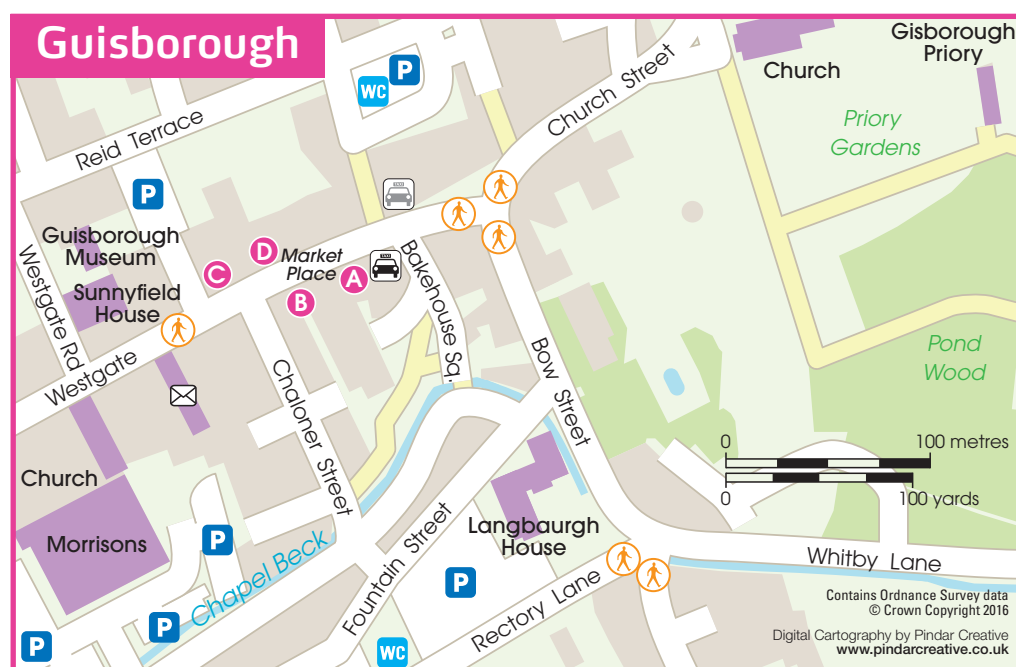

Guisborough

Guisborough Market Place Bus Stands

Service number	Key destinations	Stand
5	Galley Hill, Ormesby, Middlesbrough	B
	Skelton, Brotton, Skinningrove, Loftus, Liverton Mines, Easington	D
5A	Hutton Gate, Galley Hill, Ormesby, Middlesbrough	B
28	Hunter's Hill ♦, Hutton Gate, Galley Hill, Nunthorpe, Marton, Marton Manor, Easterside, The James Cook University Hospital, Longlands, Middlesbrough	A
	Lingdale	C
81	Hunter's Hill, Hutton Gate, Pine Hills, Great Ayton, Stokesley	A
	Redcar, Marske	D
81A ♦	Hutton Gate, Galley Hill, Pine Hills	A
	Redcar, Marske, Saltburn, Skelton, Lingdale	D
707 ♦	Galley Hill, Hutton Gate	A
	Lingdale, Skelton	C
	Redcar	A
758 ♦	Lingdale, Moorsholm	A
773	Wilton Lane, Woodhouse Road	A
778	Hunter's Hill	A
DR18 ♦	Westerdale, Castleton, Danby, Lealholm, Glaisdale	C
M1 ♦	Redcar, Marske, Saltburn	D
M2 ♦	Ormesby, Middlesbrough, Stockton, Darlington	B
M3 ♦	Castleton, Danby, Hutton-le-Hole, Kirkbymoorside, Pickering, Malton	C
M4 ♦	Galley Hill, Great Ayton, Stokesley, Great Broughton, Chop Gate, Rievaulx, Helmsley, Sutton Bank	A
X93	Moorsholm ♦, Aislaby, Whitby, Hawsker, Robin Hood's Bay, Cloughton, Burniston, Scalby, Scarborough	C
	Ormesby, Middlesbrough	B