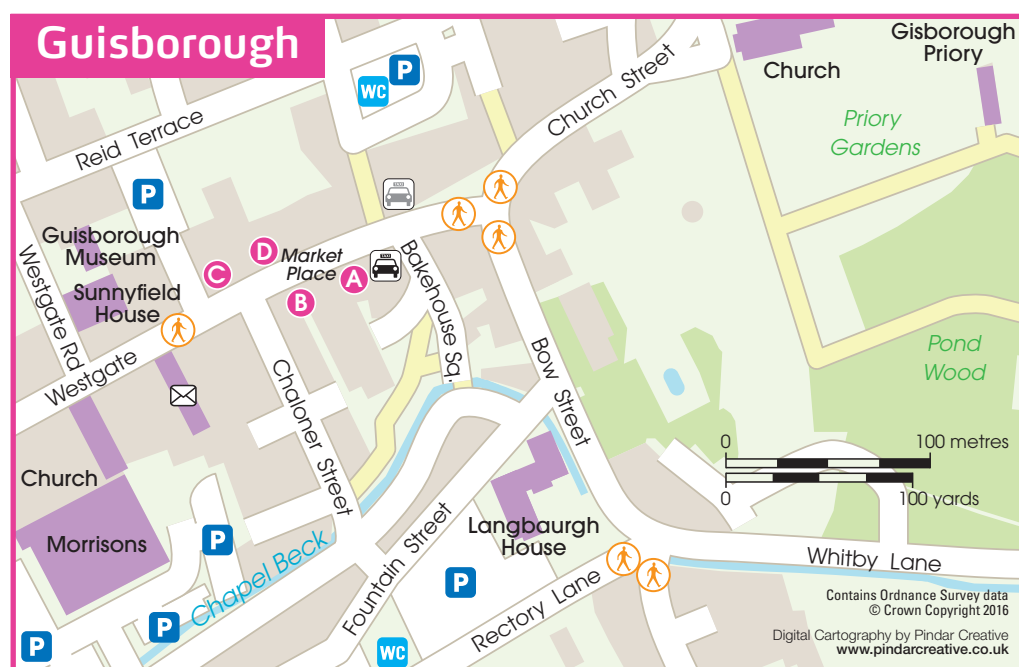

# Guisborough

## Guisborough Market Place Bus Stands

Service number	Key destinations	Stand
5	Galley Hill, Ormesby, Middlesbrough	B
	Skelton, Brotton, Skinningrove, Loftus, Liverton Mines, Easington	D
5A	Galley Hill, Ormesby, Middlesbrough	B
	Skelton	D
28	Hunter's Hill ♦, Hutton Gate, Galley Hill, Nunthorpe, Marton, The James Cook University Hospital, Longlands, Middlesbrough	A
	Lingdale	C
81	Hunter's Hill, Hutton Gate, Pine Hills, Great Ayton, Stokesley	A
	Redcar, Marske	D
81A ♦	Hutton Gate, Galley Hill, Pine Hills	A
	Redcar, Marske, Saltburn, Skelton, Lingdale	D
707 ♦	Galley Hill, Hutton Gate	A
	Lingdale, Skelton	C
	Redcar	A
758 ♦	Lingdale, Moorsholm	A
773	Wilton Lane, Woodhouse Road	A
778	Hunter's Hill	A
DR18 ♦	Westerdale, Castleton, Danby, Leatholm, Glaisdale	C
M1 ♦	Redcar, Marske, Saltburn	D
M2 ♦	Ormesby, Middlesbrough, Stockton, Darlington	B
M3 ♦	Castleton, Danby, Hutton-le-Hole, Kirkbymoorside, Pickering, Thornton-le-Dale	C
M4 ♦	Galley Hill, Great Ayton, Stokesley, Great Broughton, Chop Gate, Rievaulx, Helmsley, Sutton Bank	A
X93	Moorsholm ♦, Aislaby, Whitby, Hawsker, Robin Hood's Bay, Cloughton, Burniston, Scalby, Scarborough	C
	Ormesby, Middlesbrough	B