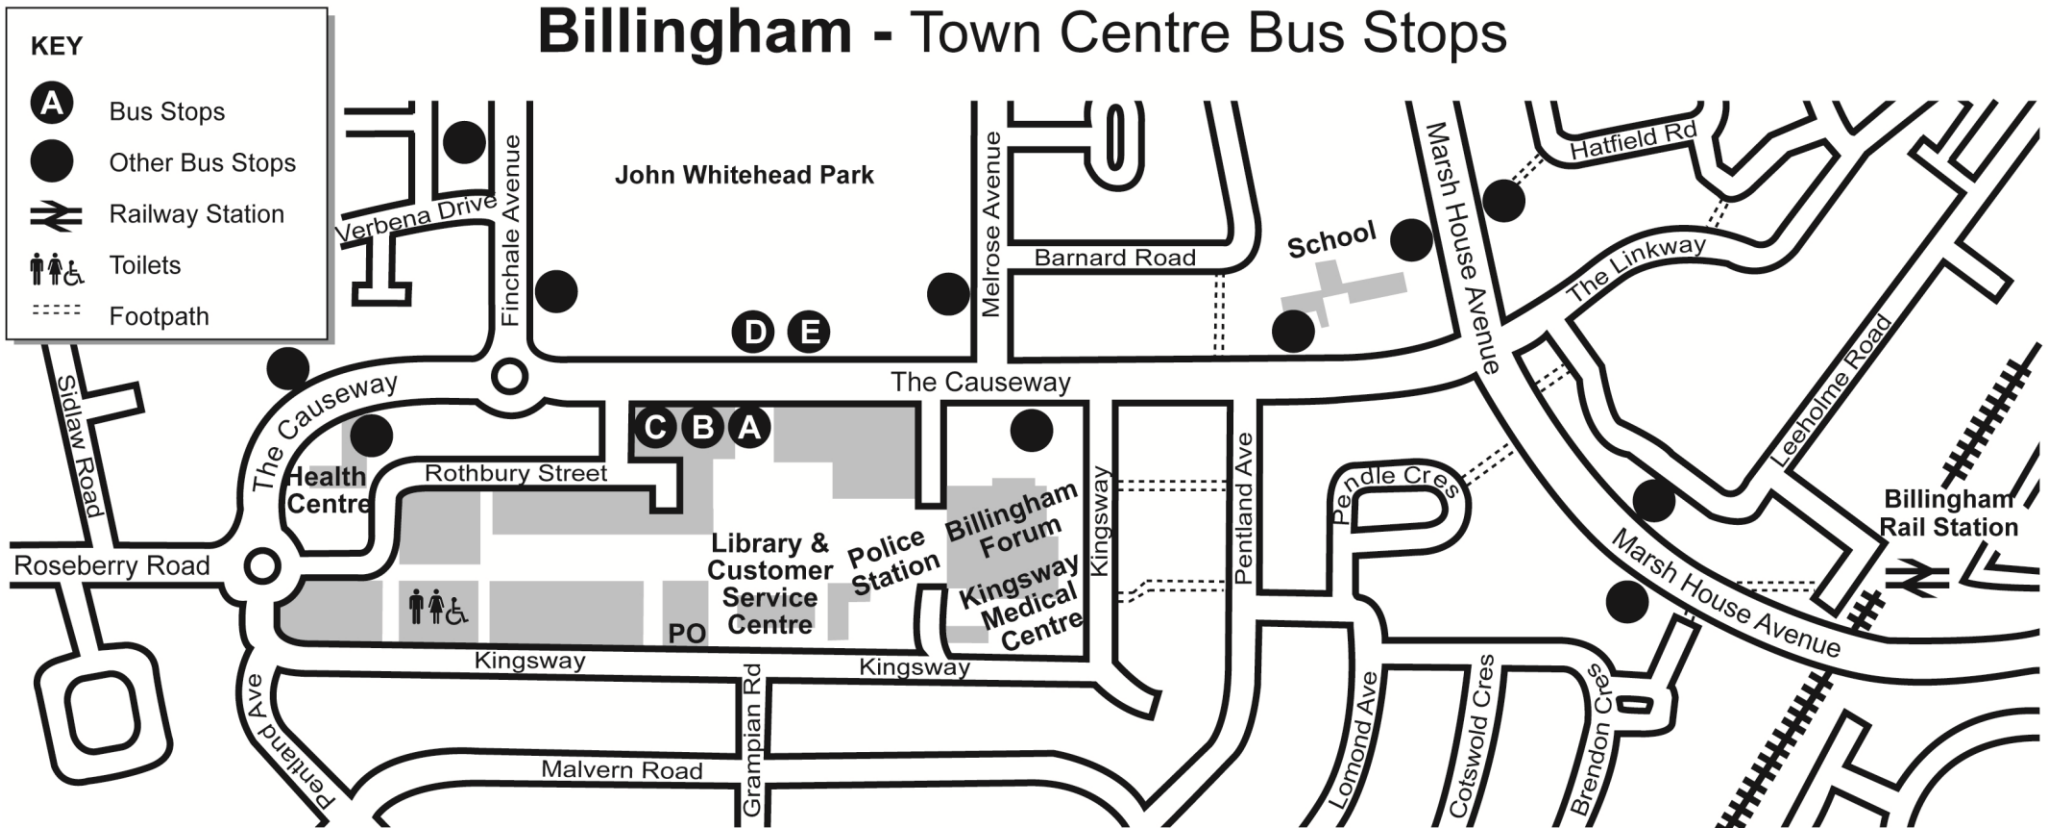

Billingham - Town Centre Bus Stops

| Stand | Services & destinations from each stand | Effective from 27 October 2019 |
|----------|--|--------------------------------|
| A | 34 52 <i>Billingham Station, Cowpen Lane, Central Avenue, Billingham Stores, Mill Lane, Norton, Norton Road, Stockton, Newport, Middlesbrough</i> | |
| B | 35 36 X9 X10 <i>Station Road, Billingham Green, Crooksbar, Norton, Norton Road, Stockton, Thornaby Station, (Teesdale), Newport, Middlesbrough</i> | |
| C | 34 35 52 X9 X10 <i>Wolviston Court, High Grange, Owington Farm, Low Grange, Peterlee, (Dalton Park), Heworth, Gateshead, Newcastle</i> | |
| D | No Public Services | |
| E | 36 <i>Owington Farm, Newton Bewley, Greatham, Owton Manor, Rift House, Hartlepool</i> | |